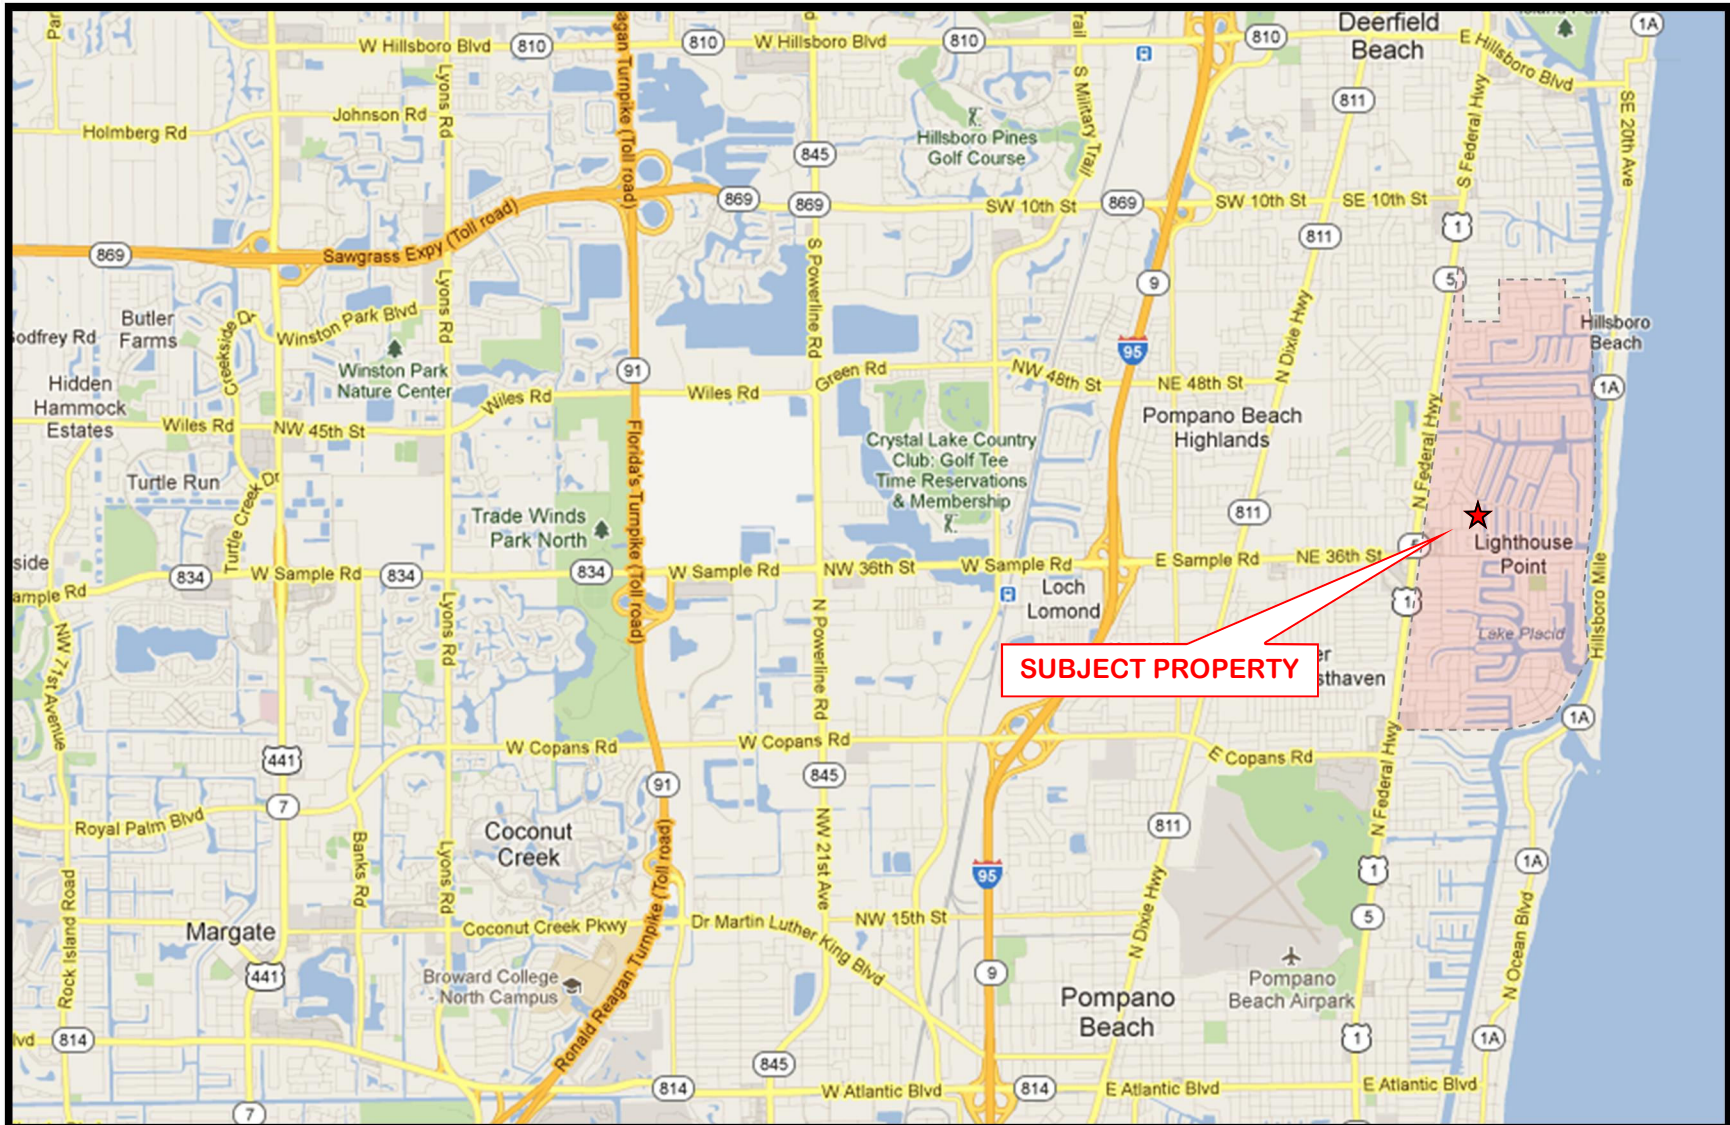

Southeast Asset Specialists, LLC  
Licensed Real Estate Broker

**LIGHTHOUSE POINT INVESTMENT PROPERTY**

3870 NE 22nd Way & 3861-3871 NE 23rd Ave., Lighthouse Point, Broward County, FL