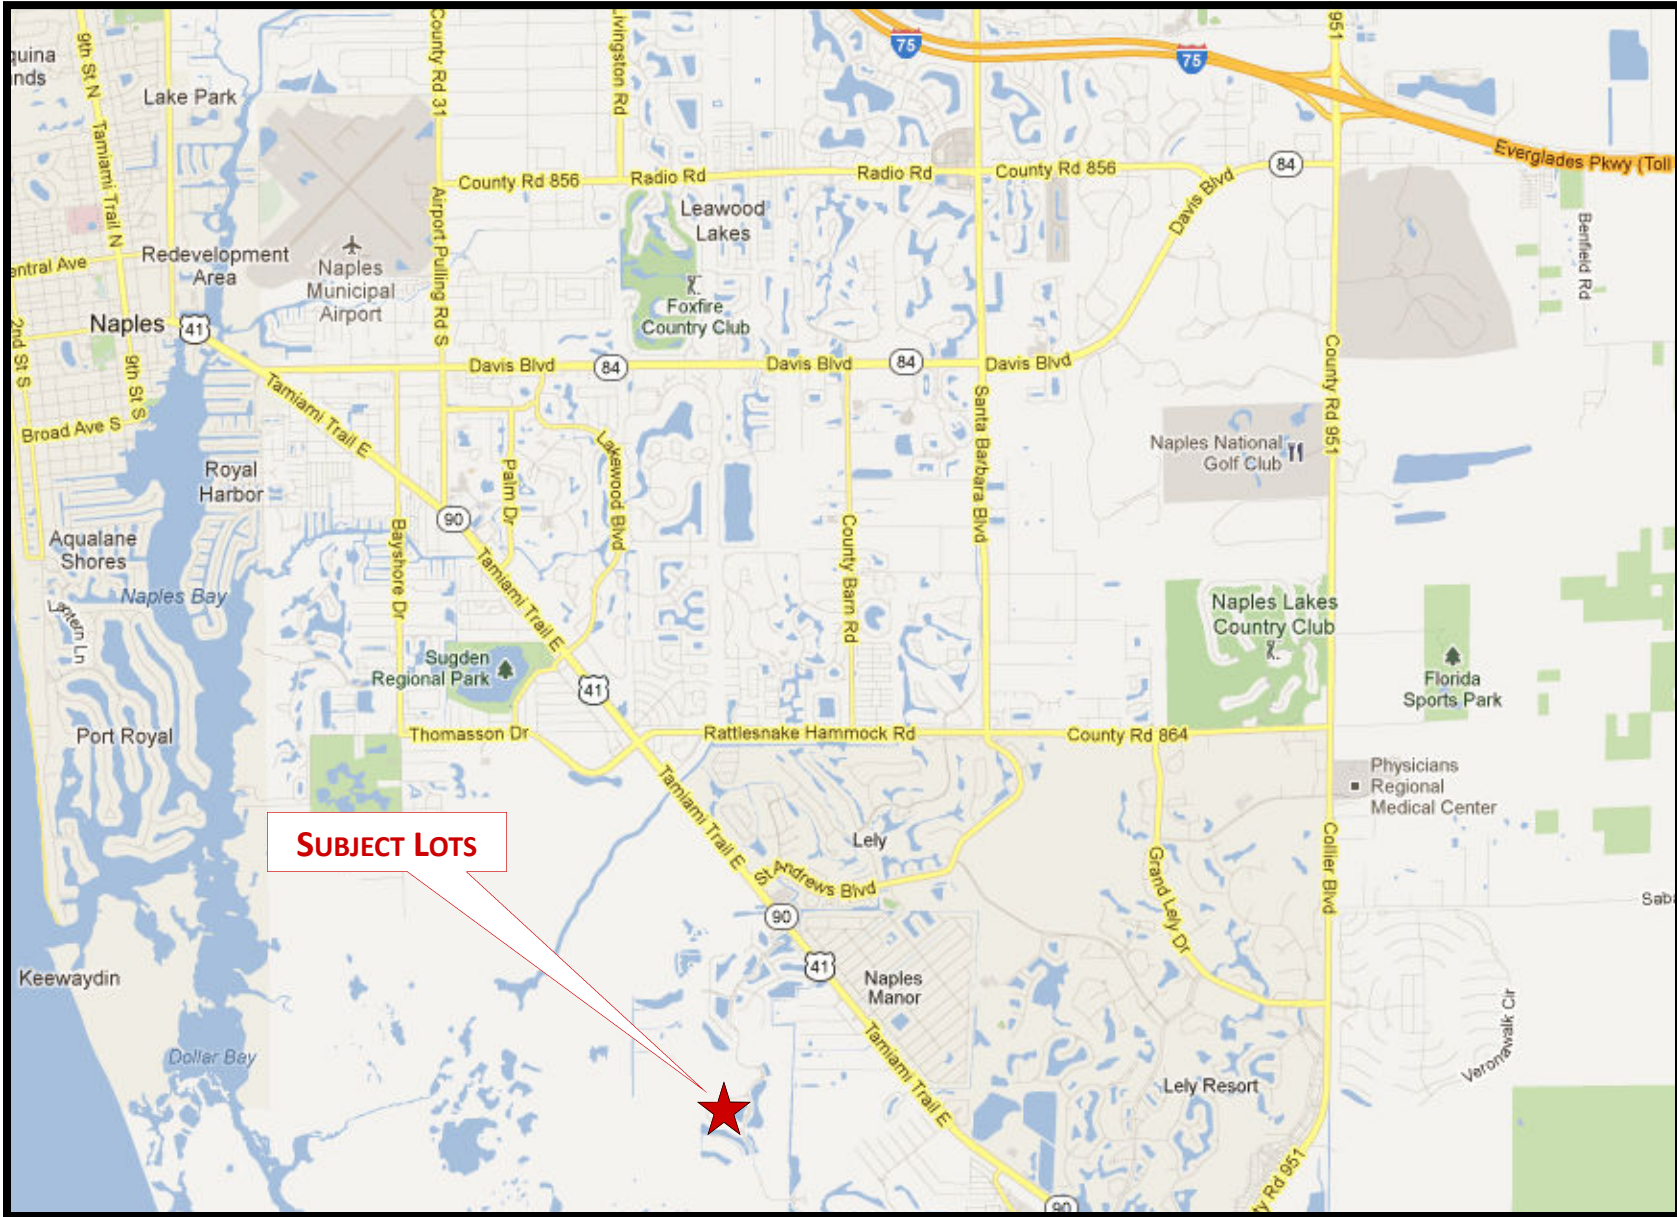

Southeast Asset Specialists, LLC
Licensed Real Estate Broker

SUBJECT LOTS

TREVISO BAY DEVELOPED LOTS - LOCATION MAP

9635, 9655 & 9683 Lipari Court, Naples, Collier County, FL